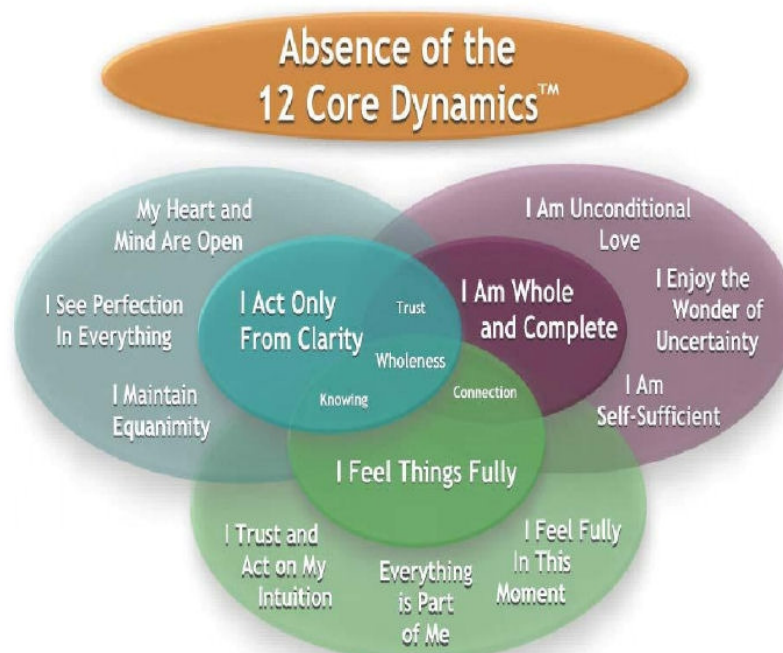

QUANTUM SHIFT CENTER

Chaotic Wave pattern shifting into gentle sine wave line here ...

DO YOU WISH TO MAKE POSITIVE, *QUANTUM SHIFT* CHANGES IN YOUR LIFE?

from *THESE* types of daily dynamics...

to *THESE...* AS HOW YOU EXPERIENCE LIFE?

The Core Dynamics insights and techniques quickly cut through to the real basis of your inner conflicting thoughts and unconscious feelings. The method is based on a set of penetrating new insights into the nature of human conditioning and how this conditioning affects and limits us, and more importantly how to shift the energy patterns that hold our limitations in place! The core premise of 'everything is energy' includes our feeling, emotions and thoughts!