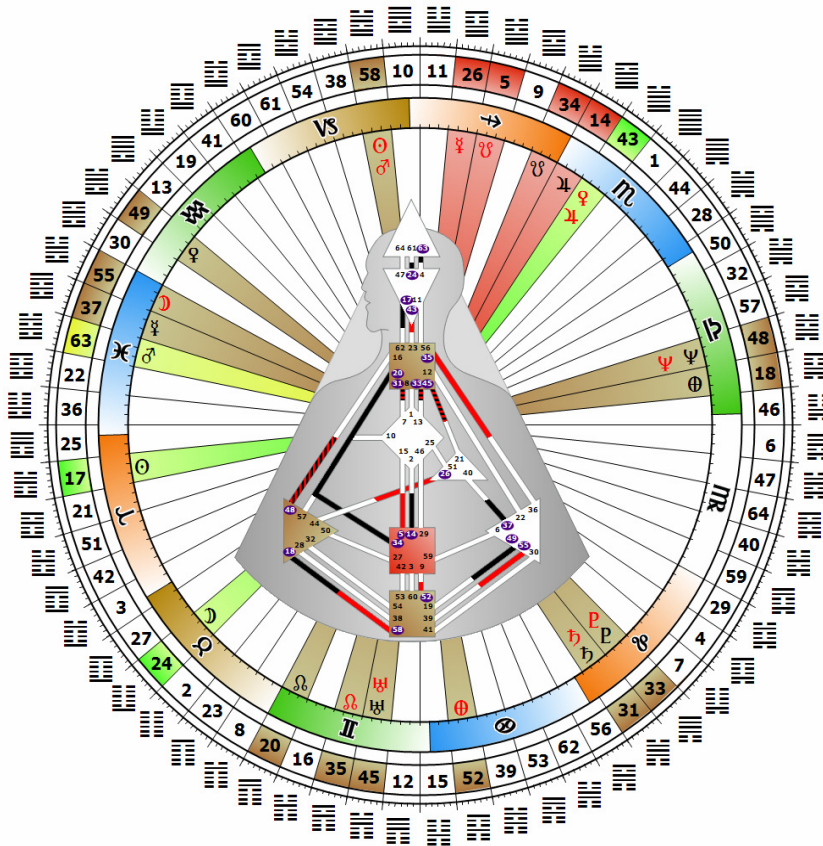

Licensed to: Lionel Sabourin

(the above illustration is a Mandala BodyGraph or blueprint of Sir Elton John)

HUMAN DESIGN SYSTEMS

- The Human Design System is a new, unique and powerful system of knowledge. It provides not only a framework for understanding human life itself, but very specific knowledge about each individual: their health, their personal psychology both conscious and unconscious, their vulnerabilities, as well as their talents, strengths, and gifts. In its practical application, it installs confidence in those who experiment with the information it provides. It simplifies life and helps to restore a sense of purpose and meaning often lost in our modern lives.
- What is particularly useful for every individual to know is their **Type**, **Inner Authority** and **Strategy**, as this provides the means for you to know how to always make correct decisions, your energetic role in life, and how this fits into 'the big picture'. It is like the 'operating program' for each individual, as shown on a Bodygraph chart which I interpret and show how you can better understand yourself and others. The bottom line is that there is a True Self defined in your unique design, yet too often we live from a 'Not-Self'.
- To produce an individuals chart, I ask the birthdate, birth time and birth place (city/town). The result can be considered your life design of what is consistently available, or activated in the presence of other peoples aura fields.